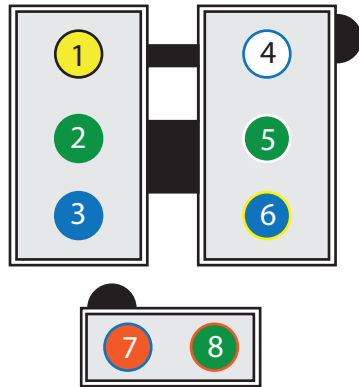

## Turn Signal Junction Block Connection, 65-66 Mustang

- 1 Horn Power, Yellow w/Black  
or all yellow
- 2 Brake lights, Green
- 3 Power, Blue
- 4 RH front flasher, White w/blue
- 5 LH front flasher, Green w/white
- 6 Horn, Blue w/yellow
- 7 RH rear flasher, Orange w/blue
- 8 LH rear flasher, Green w/orange