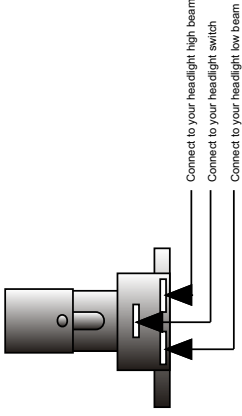

Connect the Dimmer Switch wires as shown above.

1. The top center terminal of the Dimmer Switch is connected to the Headlight switch.
2. The terminal on the right side is connected to your headlight high beam terminal.
3. The terminal on the left side is connected to your headlight low beam terminal.

another wiring product by...

**American
 Autowire**
 We Make Wiring Easy!!

150 Heller Pl #17 W Bellmawr, NJ 08031 856-933-0801

PART #

500042

DESCRIPTION:

DIMMER SWITCH

92964573 instruction sheet

Rev 3.0 6/29/99

Connect the Dimmer Switch wires as shown above.

1. The top center terminal of the Dimmer Switch is connected to the Headlight switch.
2. The terminal on the right side is connected to your headlight high beam terminal.
3. The terminal on the left side is connected to your headlight low beam terminal.